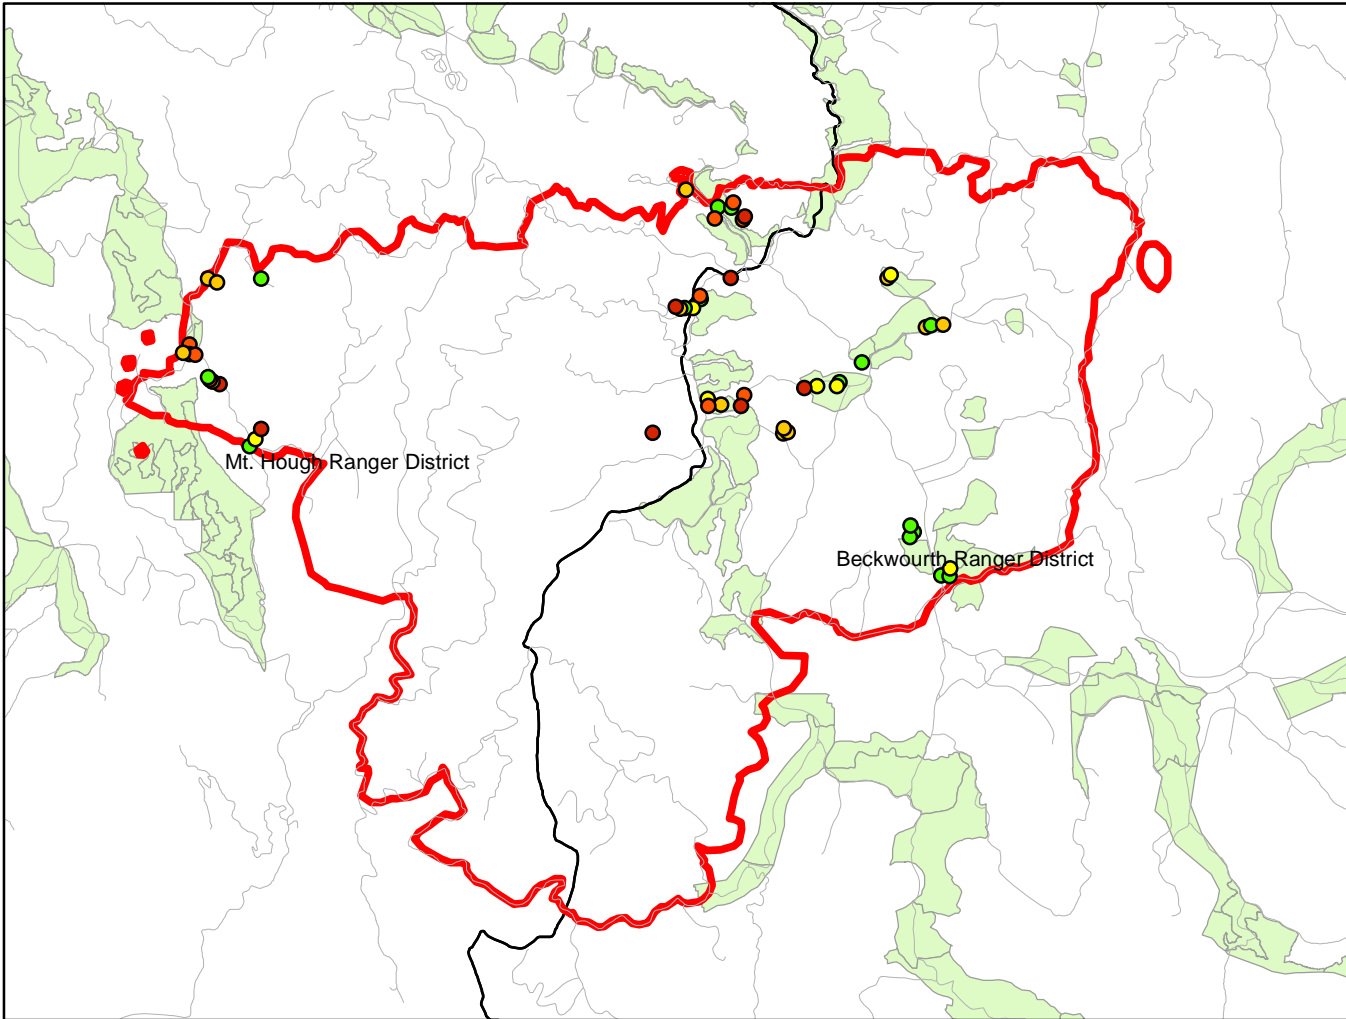

Antelope Complex Rapid Fire Severity Plots

Legend

- Roads
- Fire Perimeter
- Ranger Districts
- Fuel Treatments

Severity Plots

Severity Level

- 1
- 2
- 3
- 4
- 5

Contact Information:
Adaptive Management Services Enterprise Team
<http://www.fs.fed.us/adaptivemanagement/>